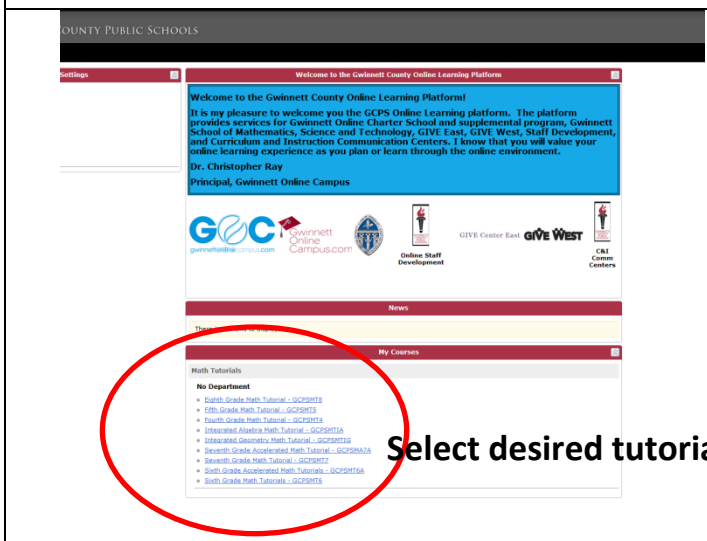

# Math Tutorial Access

1. Go to the Gwinnett Online Campus Website : <http://www.gwinnettonlinecampus.com>
2. Click “LOGINS” in the upper right corner.
3. Username: northgwinnetthsmath
4. Password: northgwinnetthsmath
5. Select desired tutorial.
6. You will be prompted to “Click here” to begin the tutorial.

Select desired tutorial