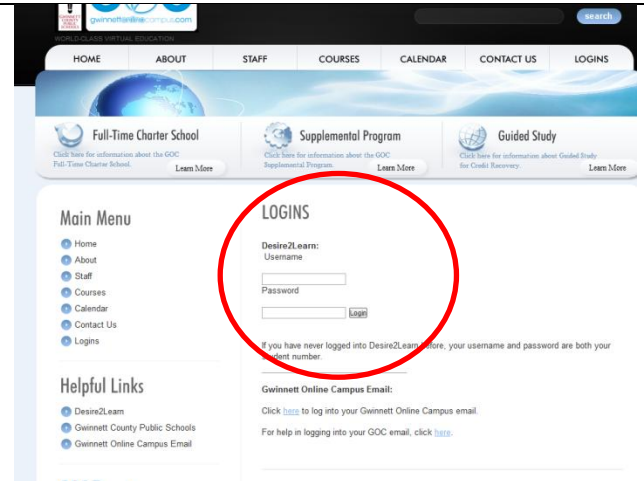

# Math Tutorial Access

1. Go to the Gwinnett Online Campus Website : <http://www.gwinnettonlinecampus.com>
2. Click “LOGINS” in the upper right corner.
3. Username: northgwinnetthsmath
4. Password: northgwinnetthsmath
5. Select desired tutorial.
6. You will be prompted to “Click here” to begin the tutorial.